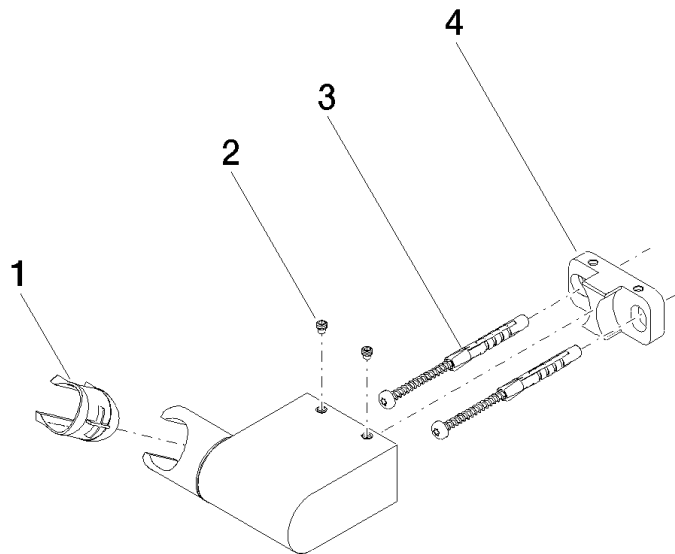

28 060 970

- pivotable 75°

Fits: IMO, LULU, MADISON, MEM, TARA,
CL.1, LISSÉ, VAIA, META, CYO

	Chrome	28 060 970-00
	Brushed Platinum	28 060 970-06
	Platinum	28 060 970-08
	Dark Brass matt	28 060 970-16
	Dark Chrome	28 060 970-19
	Light Gold	28 060 970-26
	Brushed Light Gold	28 060 970-27
	Brushed Durabrass (23kt Gold)	28 060 970-28
	Matte Black	28 060 970-33
	Brushed Bronze	28 060 970-42
	Brushed Champagne (22kt Gold)	28 060 970-46
	Champagne (22kt Gold)	28 060 970-47
	Brushed Chrome	28 060 970-93
	Brushed Dark Platinum	28 060 970-99

28 060 970

mm [inches]

28 060 970

Parts for other finishes can be found here: [Brushed Platinum](#)

Spare parts list

No.	Item Number	Name	Quantity used	Delivery time
1	09 12 12 212 90	sleeve	1	2
2	09 31 11 009 90	pin	2	2
3	05 30 31 025 00 90	fixing set	1	2
4	08 30 11 563 90	holder	1	2